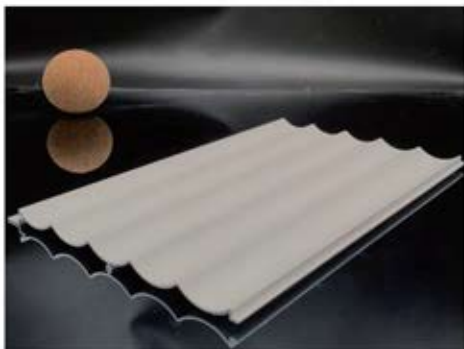

Arc series

圆弧系列-B61 Arc Series -B61  
规格size6000\*137.6\*16.5mm

圆弧系列-B62 Arc Series -B62  
规格size6000\*120\*20mm

圆弧系列-B63 Arc Series -B63  
规格size6000\*80\*17.9mm

圆弧系列-B64 Arc Series -B64  
规格size6000\*120\*16.7mm