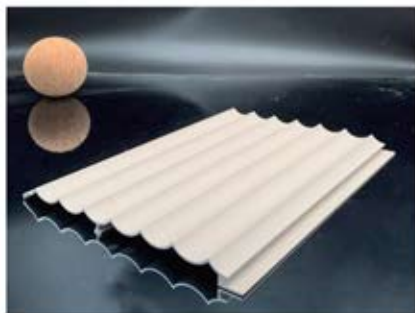

Arc series

圓弧系列-B49 Arc Series -B49
規格size6000*120*20mm

圓弧系列-B50 Arc Series -B50
規格size6000*133.2*8.44mm

圓弧系列-B51 Arc Series -B51
規格size6000*151*48.1mm