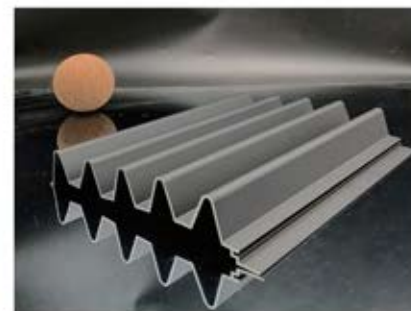

长城板系列-B41 Great Wall plate series -B41
规格size6000*150*28.3mm