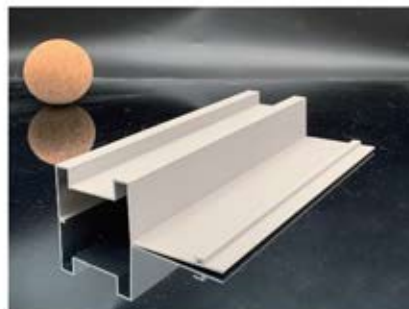

长城板系列-B17 Great Wall plate series -B17  
规格size6000\*125\*25mm

长城板系列-B18 Great Wall plate series -B18  
规格size6000\*161.4\*40mm

长城板系列-B19 Great Wall plate series -B19  
规格size6000\*168.5\*13.9mm

长城板系列-B20 Great Wall plate series -B20  
规格size6000\*80\*20mm