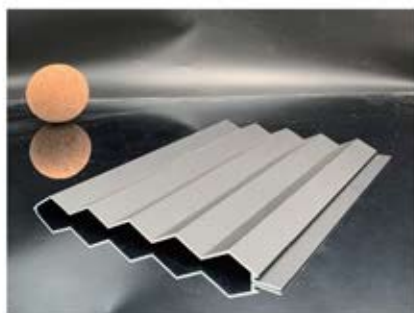

圓弧系列-B54 Arc Series -B54
規格size6000*140*12mm

圆弧系列-B57 Arc Series -B57
规格size6000*150*11.7mm