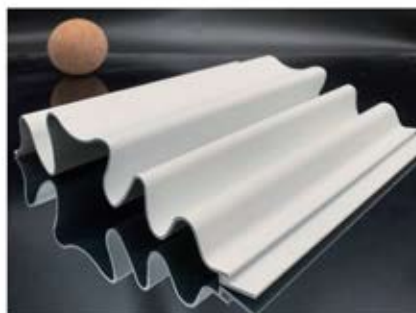

圆弧系列-B65 Arc Series -B65
规格size6000*150*9.71mm

圆弧系列-B68 Arc Series -B68
规格size6000*165.8*46.4mm