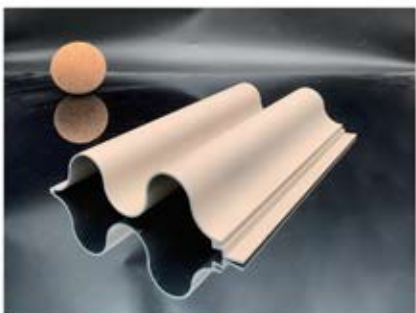

圆弧系列-B70 Arc Series -B70
规格size6000*120*39.1mm