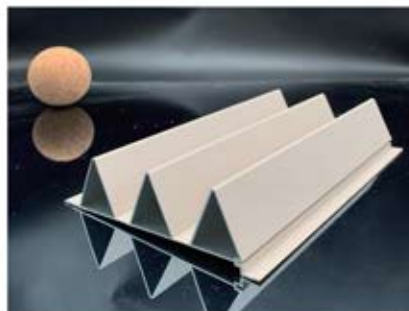

长城板系列-B36 Great Wall plate series -B36  
规格size6000\*87.6\*46.9mm

长城板系列-B37 Great Wall plate series -B37  
规格size6000\*100\*27.1mm

长城板系列-B38 Great Wall plate series -B38  
规格size6000\*120\*66.3mm

长城板系列-B39 Great Wall plate series -B39  
规格size6000\*144\*37.35mm