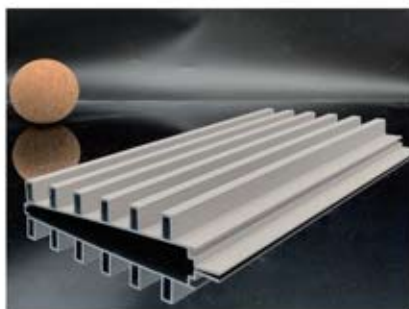

长城板系列-B24 Great Wall plate series -B24  
规格size6000\*100\*12mm

长城板系列-B25 Great Wall plate series -B25  
规格size6000\*120\*30mm

长城板系列-B26 Great Wall plate series -B26  
规格size6000\*144\*13.7mm

长城板系列-B27 Great Wall plate series -B27  
规格size6000\*115.5\*20.6mm

长城板系列-B28 Great Wall plate series -B28  
规格size6000\*135\*20mm

长城板系列-B30 Great Wall plate series -B30  
规格size6000\*120\*28.8mm

长城板系列-B31 Great Wall plate series -B31  
规格size6000\*120\*21.8mm

长城板系列-B32 Great Wall plate series -B32  
规格size6000\*100\*12mm