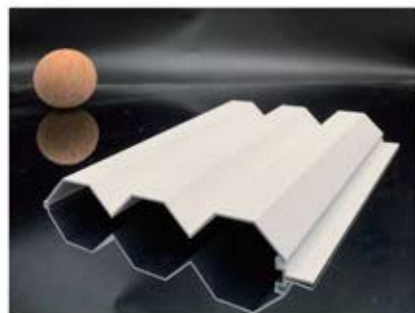

圆弧系列-B72 Arc Series -B72
规格size6000*144*22.94mm