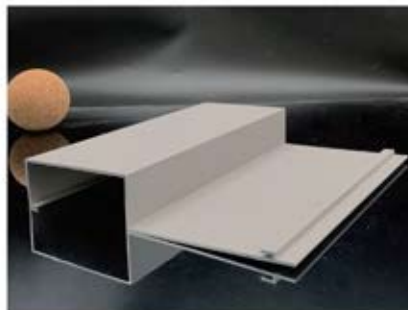

圆弧系列-B77 Arc Series -B77  
规格size6000\*180\*31mm

圆弧系列-B78 Arc Series -B78  
规格size6000\*149.53\*23.8mm

Great Wall plate series

长城板系列-B07 Great Wall plate series -B07  
规格size6000\*115\*9mm

长城板系列-B08 Great Wall plate series -B08  
规格size6000\*120\*18mm

长城板系列-B09 Great Wall plate series -B09  
规格size6000\*120\*9mm

长城板系列-B10 Great Wall plate series -B10  
规格size6000\*90\*18mm

长城板系列-B15 Great Wall plate series -B15  
规格size6000\*179\*30mm

长城板系列-B16 Great Wall plate series -B16  
规格size6000\*120\*20mm