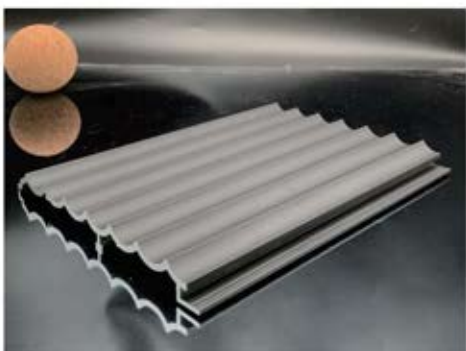

Arc series

圆弧系列-B73 Arc Series -B73  
规格size6000\*40\*20mm

圆弧系列-B74 Arc Series -B74  
规格size6000\*100\*30mm

圆弧系列-B75 Arc Series -B75  
规格size6000\*100\*21.5mm

圆弧系列-B76 Arc Series -B76  
规格size6000\*140\*10.59mm

圆弧系列-B77 Arc Series -B77  
规格size6000\*180\*31mm

圆弧系列-B78 Arc Series -B78  
规格size6000\*149.53\*23.8mm

Great Wall plate series

长城板系列-B07 Great Wall plate series -B07  
规格size6000\*115\*9mm

长城板系列-B08 Great Wall plate series -B08  
规格size6000\*120\*18mm