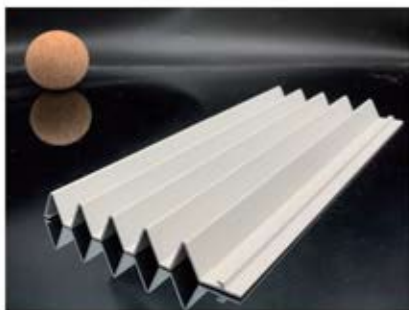

长城板系列-B37 Great Wall plate series -B37
规格size6000*100*27.1mm