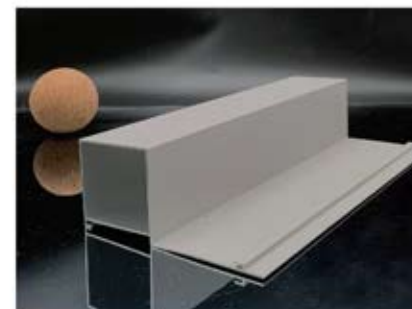

长城板系列-B22 Great Wall plate series -B22
规格size6000*100*50mm