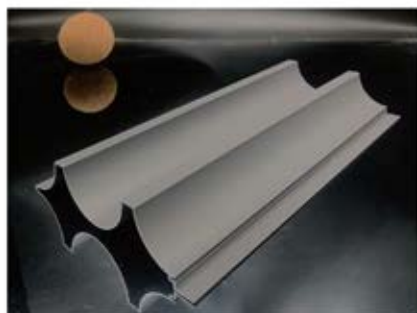

Arc series

圓弧系列-B49 Arc Series -B49
規格size6000*120*20mm