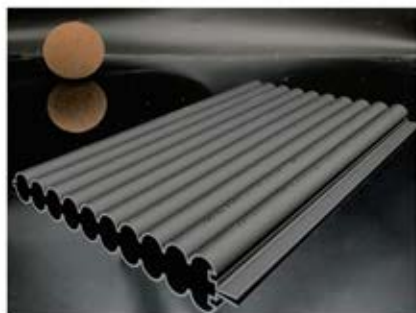

圆弧系列-B71 Arc Series -B71
规格size6000*150*14.4mm