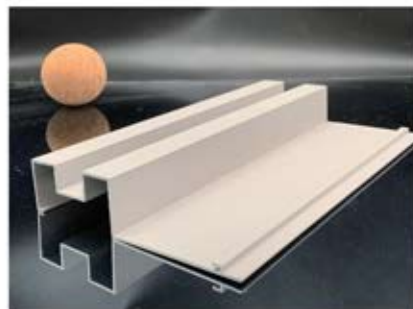

长城板系列-B25 Great Wall plate series -B25
规格size6000*120*30mm