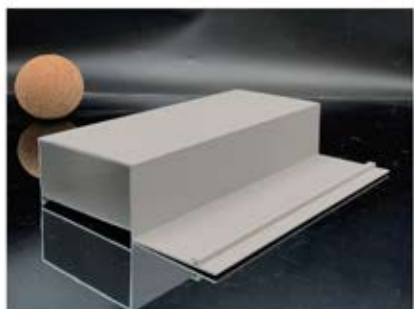

Great Wall plate series

长城板系列-B23 Great Wall plate series -B23
规格size6000*120*40mm