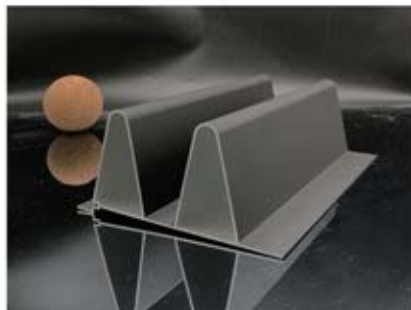

长城板系列-B38 Great Wall plate series -B38
规格size6000*120*66.3mm