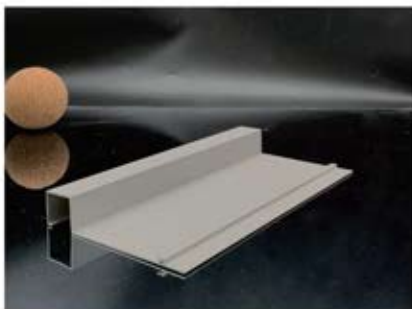

长城板系列-B20 Great Wall plate series -B20
规格size6000*80*20mm