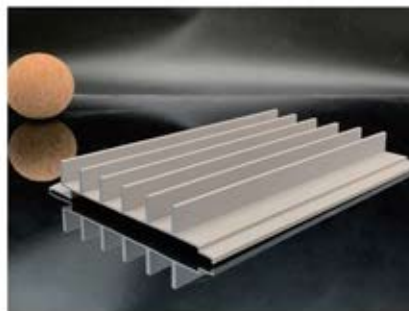

Great Wall plate series