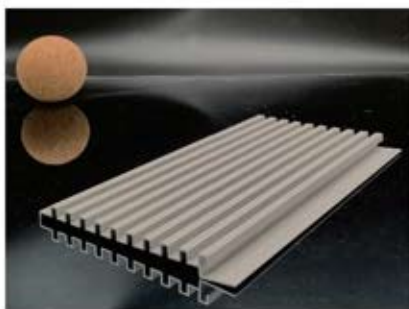

长城板系列-B21 Great Wall plate series -B21  
规格size6000\*102.2\*30mm

长城板系列-B22 Great Wall plate series -B22  
规格size6000\*100\*50mm

Great Wall plate series

长城板系列-B23 Great Wall plate series -B23  
规格size6000\*120\*40mm

长城板系列-B24 Great Wall plate series -B24  
规格size6000\*100\*12mm

长城板系列-B25 Great Wall plate series -B25  
规格size6000\*120\*30mm

长城板系列-B26 Great Wall plate series -B26  
规格size6000\*144\*13.7mm

长城板系列-B27 Great Wall plate series -B27  
规格size6000\*115.5\*20.6mm