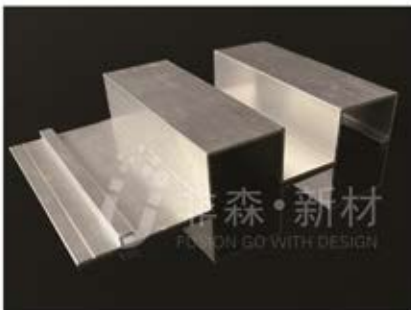

圆弧系列-B77 Arc Series -B77  
规格size6000\*180\*31mm

圆弧系列-B78 Arc Series -B78  
规格size6000\*149.53\*23.8mm

Great Wall plate series

长城板系列-B07 Great Wall plate series -B07  
规格size6000\*115\*9mm

长城板系列-B08 Great Wall plate series -B08  
规格size6000\*120\*18mm

长城板系列-B09 Great Wall plate series -B09  
规格size6000\*120\*9mm

长城板系列-B10 Great Wall plate series -B10  
规格size6000\*90\*18mm

长城板系列-B15 Great Wall plate series -B15  
规格size6000\*179\*30mm

长城板系列-B16 Great Wall plate series -B16  
规格size6000\*120\*20mm