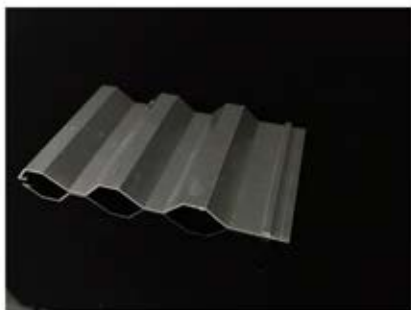

Great Wall plate series

长城板系列-B07 Great Wall plate series -B07
规格size6000*115*9mm