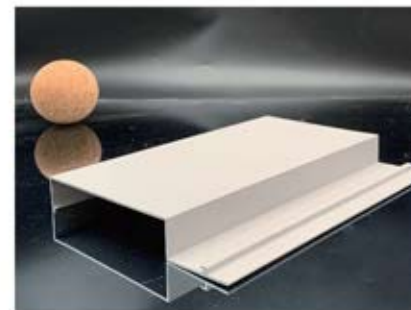

圆弧系列-B77 Arc Series -B77  
规格size6000\*180\*31mm

圆弧系列-B78 Arc Series -B78  
规格size6000\*149.53\*23.8mm

Great Wall plate series

长城板系列-B07 Great Wall plate series -B07  
规格size6000\*115\*9mm

长城板系列-B08 Great Wall plate series -B08  
规格size6000\*120\*18mm

长城板系列-B09 Great Wall plate series -B09  
规格size6000\*120\*9mm

长城板系列-B10 Great Wall plate series -B10  
规格size6000\*90\*18mm

长城板系列-B15 Great Wall plate series -B15  
规格size6000\*179\*30mm

长城板系列-B16 Great Wall plate series -B16  
规格size6000\*120\*20mm