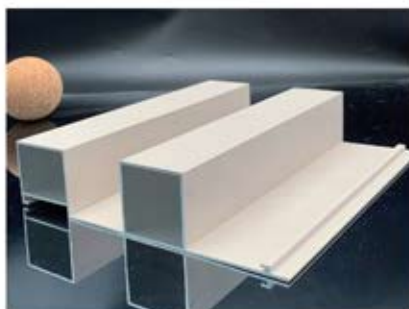

圆弧系列-B77 Arc Series -B77  
规格size6000\*180\*31mm

圆弧系列-B78 Arc Series -B78  
规格size6000\*149.53\*23.8mm

Great Wall plate series

长城板系列-B07 Great Wall plate series -B07  
规格size6000\*115\*9mm

长城板系列-B08 Great Wall plate series -B08  
规格size6000\*120\*18mm

长城板系列-B09 Great Wall plate series -B09  
规格size6000\*120\*9mm

长城板系列-B10 Great Wall plate series -B10  
规格size6000\*90\*18mm

长城板系列-B15 Great Wall plate series -B15  
规格size6000\*179\*30mm

长城板系列-B16 Great Wall plate series -B16  
规格size6000\*120\*20mm

长城板系列-B17 Great Wall plate series -B17  
规格size6000\*125\*25mm

长城板系列-B18 Great Wall plate series -B18  
规格size6000\*161.4\*40mm

长城板系列-B19 Great Wall plate series -B19  
规格size6000\*168.5\*13.9mm

长城板系列-B20 Great Wall plate series -B20  
规格size6000\*80\*20mm